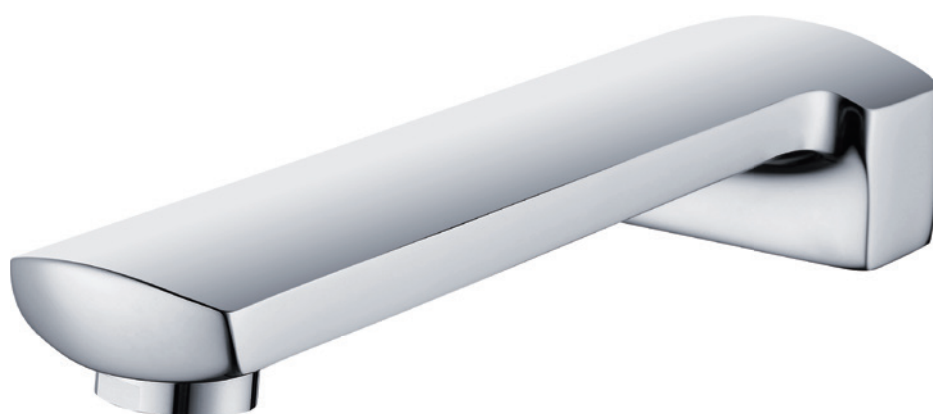

KOKO

BATH OUTLET

FEATURES

- ★ Sleek modern design
- ★ Chrome finish
- ★ Brass construction
- ★ Suitable for mains pressure
- ★ Maximum pressure 500kPa
- ★ Cartridge made in Hungary
- ★ Designer bath spout
- ★ Wall mounted
- ★ WELS not applicable
- ★ PUSH FIT INSTALLATION

SIZES/CODES

218.115

Barcode

9347900010069